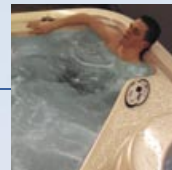

Wellness™ II & III

WELLNESS II

Capacity	up to 10 persons
Dimensions	151.0 x 90.0 x 53.0 in (383.5 x 228.6 x 134.6 cm)
Dry Weight	2100 lb (952 kg)
Volume	1667 US gal (6312 L)

WELLNESS III

Capacity	3 persons
Dimensions	83.0 x 83.0 x 48.5 in (211.0 x 211.0 x 123.2 cm)
Dry Weight	679 lb (308 kg)
Volume	170 US gal (644 L)

At the end of the day.
Coast Spas™