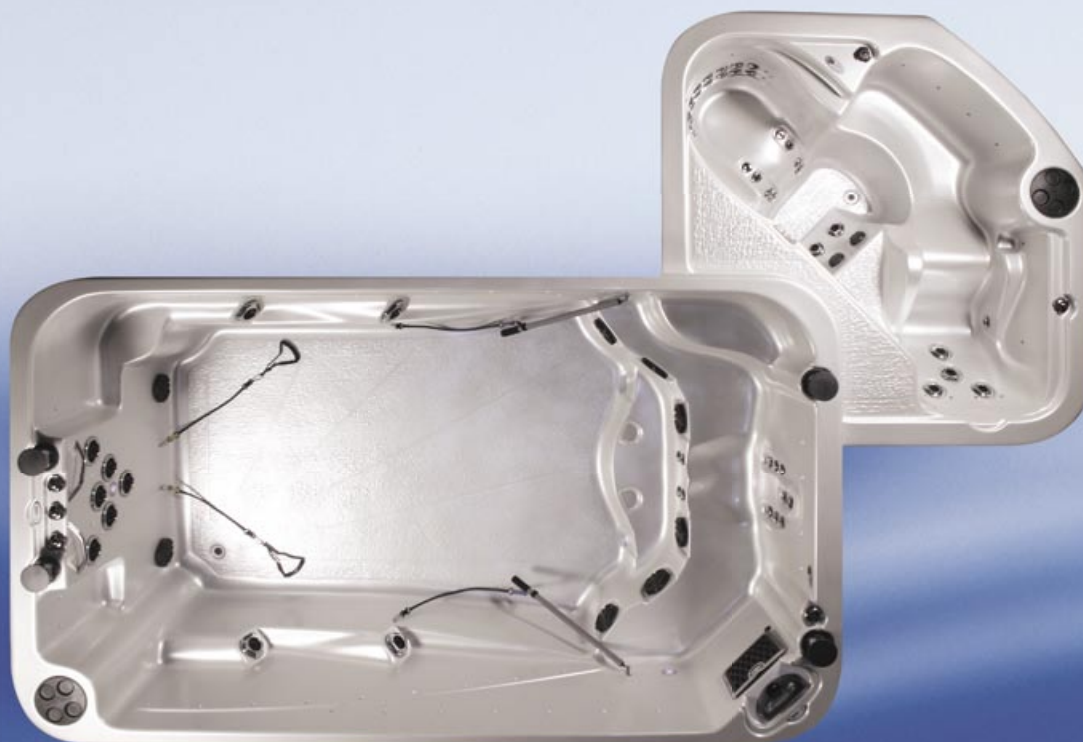

Wellness™ II & III

WELLNESS II

Capacity	up to 10 persons
Dimensions	151.0 x 90.0 x 53.0 in (383.5 x 228.6 x 134.6 cm)
Dry Weight	2100 lb (952 kg)
Volume	1667 US gal (6312 L)

WELLNESS III

Capacity	3 persons
Dimensions	83.0 x 83.0 x 48.5 in (211.0 x 211.0 x 123.2 cm)
Dry Weight	679 lb (308 kg)
Volume	170 US gal (644 L)

At the end of the day.
Coast Spas™